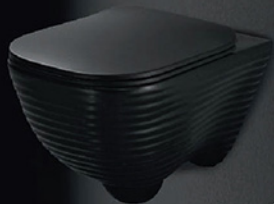

Wall-Mounted Water Closet Matte Black

F-Le Forme **Q677140424**