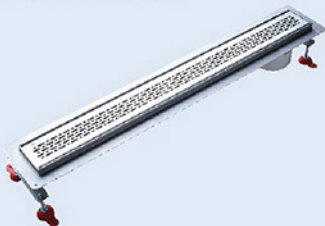

Shower Drain Pura 500mm

F-Acqua Shower Drain **Q503153520**