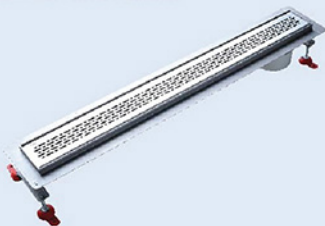

## F-Acqua Shower Drain

F-Acqua Shower Drain **Q503153420**

Shower Drain Pura 500mm

F-Acqua Shower Drain **Q503153520**

Shower Drain Pura 600mm

F-Acqua Shower Drain **Q503153620**

Shower Drain Pura 800mm

F-Acqua Shower Drain **Q503153120**