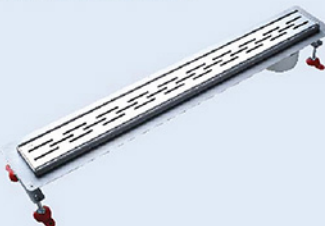

Shower Drain Linear 500mm

F-Acqua Shower Drain **Q503153220**