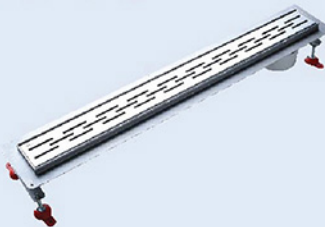

Shower Drain Linear 500mm

F-Acqua Shower Drain **Q503153220**

Shower Drain Linear 600mm

F-Acqua Shower Drain **Q503153320**

Shower Drain Linear 800mm