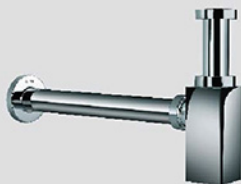

Addons **Q503191720**

Bottle Trap Square