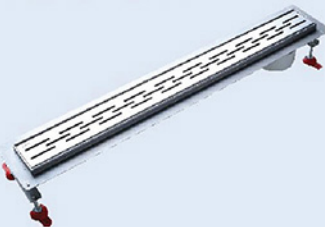

Shower Drain Linear 600mm

F-Acqua Shower Drain **Q503153320**