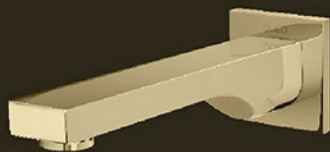

Wall-Mounted Bath Spout Gold

Chryseum Felisa **Q403123221**