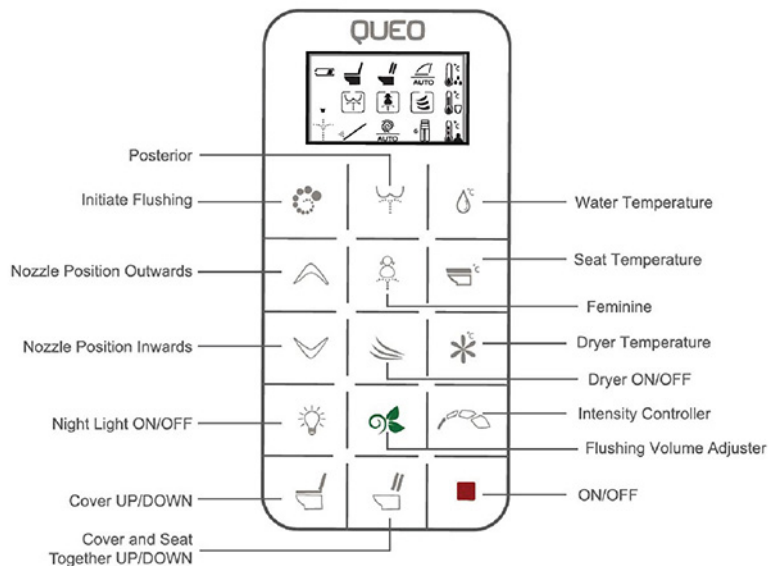

# F - Automode

A design connoisseur's fantasy and a tech lover's dream, Automode - Queo's Automated Electronic Water Closet offers unmatched style with the latest technology.