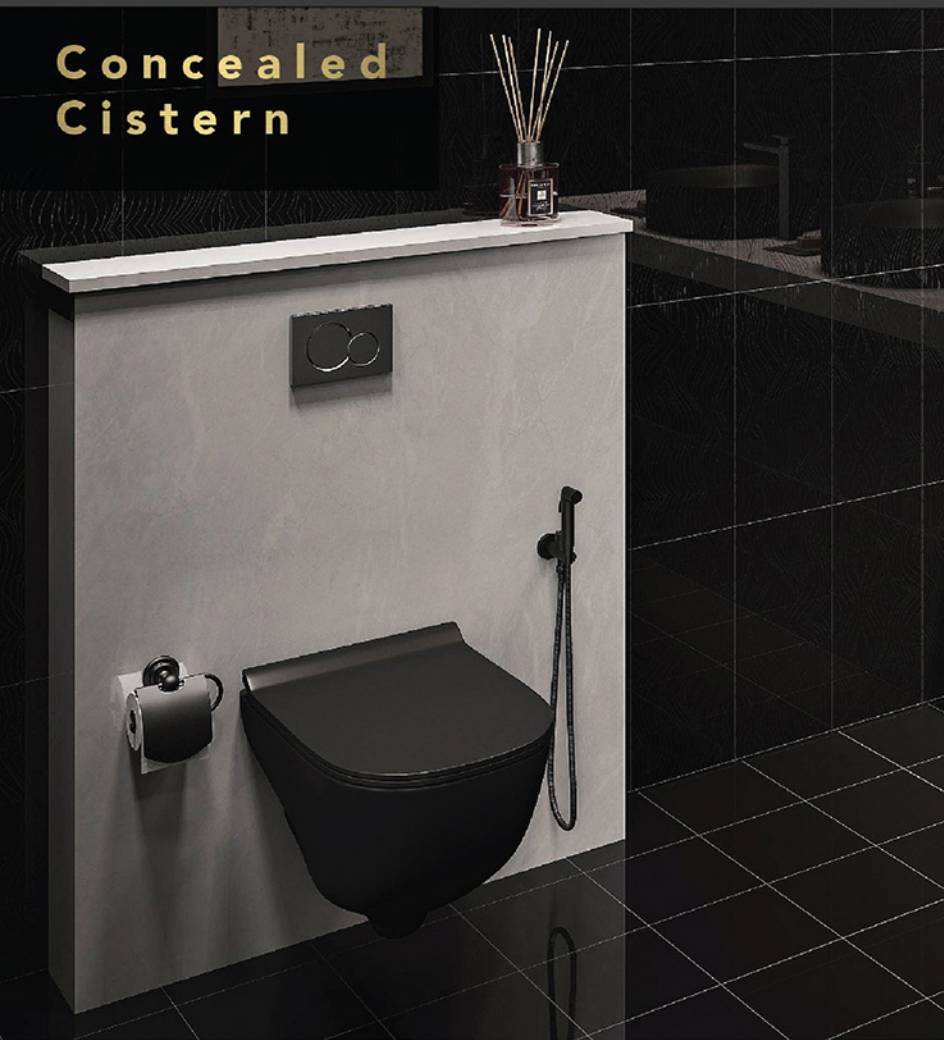

Concealed Cistern