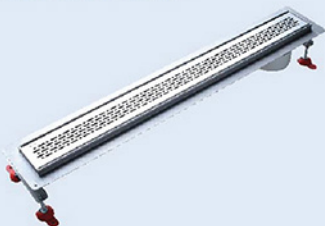

## F-Acqua Shower Drain

F-Acqua Shower Drain **Q503153420**

Shower Drain Pura 500mm

F-Acqua Shower Drain **Q503153520**

Shower Drain Pura 600mm

F-Acqua Shower Drain **Q503153620**

Shower Drain Pura 800mm

F-Acqua Shower Drain **Q503153120**