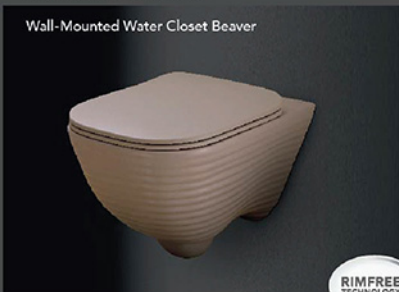

F-Le Forme **Q677140826**

Over-the-Counter Basin Beaver  
(LWH): 700 x 380 x 180 mm

F-Le Forme **Q677240426**

Wall-Mounted Water Closet Beaver

RIMFREE  
TECHNOLOGY

AHEAD  
OF THE  
CURVE

O K I S A T O

**(F-COURBE)**