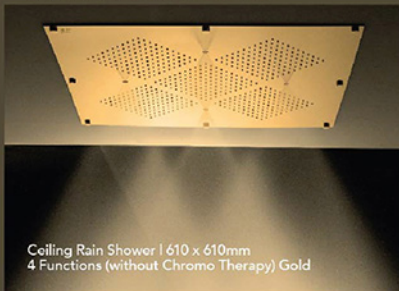

Built-in Body Jet Adjustable Gold 410mm

Handshower with Wall Union Gold

Chryseum Collection **Q503156921 / Q503155820**

5-Way Built-in Thermostatic Diverter Gold 100mm
Installation Box

4-Way Built-in Thermostatic Diverter Gold
Installation Box

Chryseum Collection **Q503158121**

F-Acqua Thermostatic Mixer with Integrated
2-Way Diverter (4 Outlets) Gold