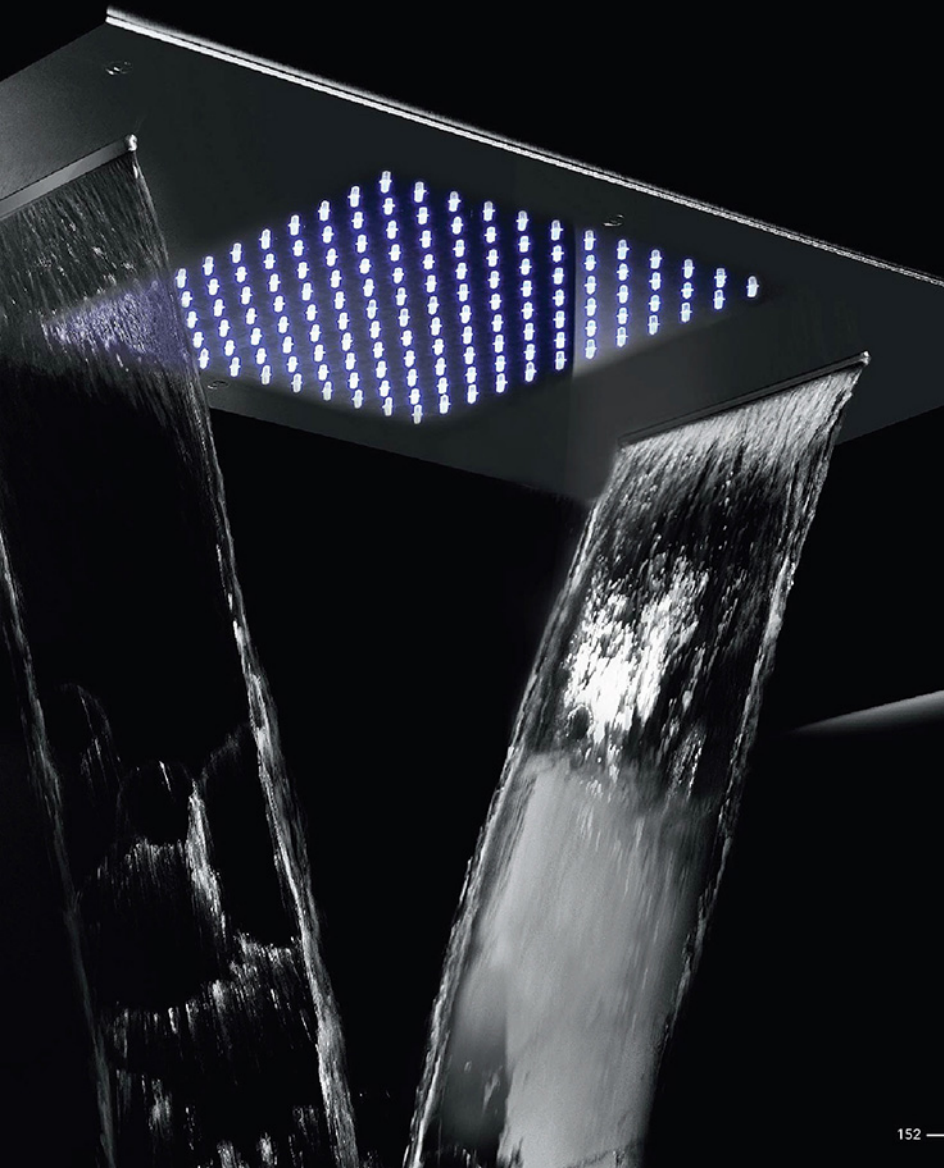

# TECH NOLOGY DRIVEN PRODUCTS

When technology meets Queo, marvels ahead of their time are conceived. Just like La Musique Wet Beatz series. From speaker-enabled shower heads that are compatible with Bluetooth to one-touch call answering, we have thought it all. It is like stepping into a world that moves by a simple touch.

La Musique  
Wet Beatz

La Musique Wet Beatz Q503142620

Overhead Shower

OH Shower

Rechargeable Wireless Bluetooth Speaker

Compatible with Bluetooth Enabled Devices

One-Touch Call Answering

Dual Microphone Noise Reduction

# SHOWERS

A shower is the undisputed showstopper of any bath space. And with Queo, a soothing warm water shower or a cool misty one will rejuvenate your senses, making you ready for the day. The exquisite flow of the rain shower and hand shower mirrors the natural flow of water to simulate the feel of water falling from the clouds. Coupled with the luxurious shower accessories, they create not just a beautiful visual spectacle but make for a luxurious experience centre.