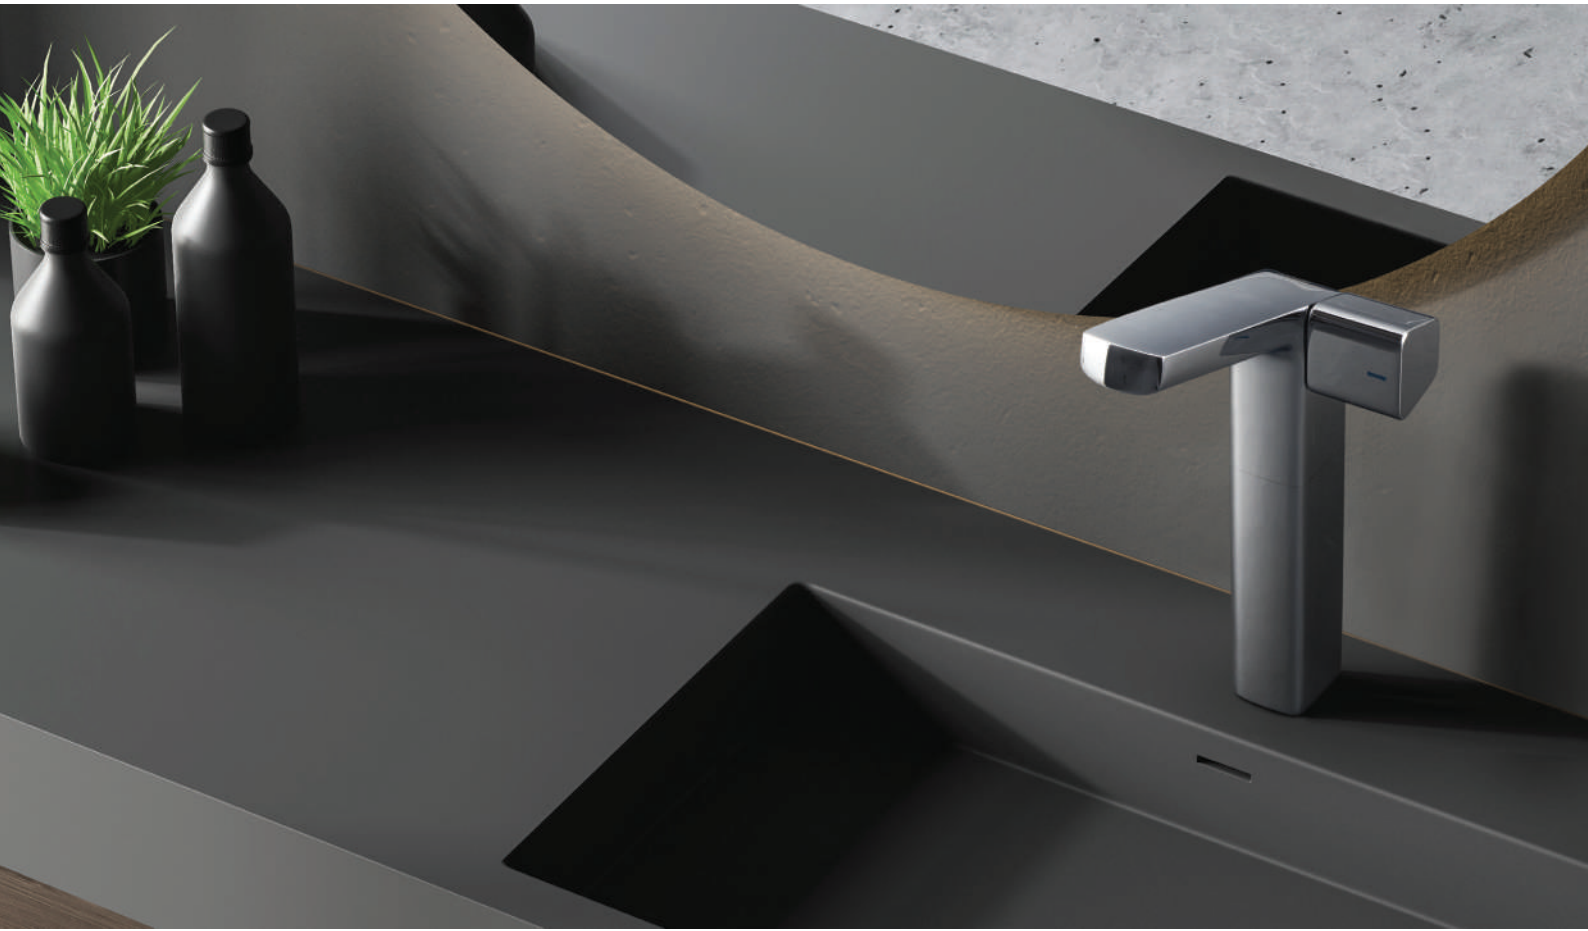

Cat. No.: F530014
Centre Hole Basin Mixer
Without Popup Waste
₹4,500/-

Scan to know more

Scan to know more

Scan to know more

Scan to know more