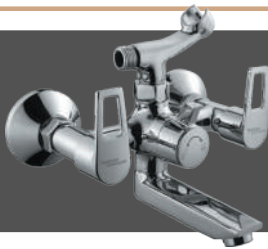

Cat. No.: F570018
Wall Mixer With Hand Shower Arrangement (Crutch)

₹4,700/-

Scan to know more

Cat. No.: F570014
Center Hole Basin Mixer w/o PopUp Waste

₹3,350/-

Scan to know more