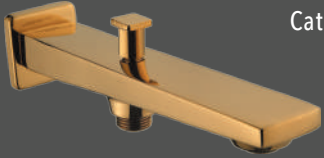

Cat. No.: F410010PGD
Bath Tub Spout
With Tip-Ton

₹6,390/-

Cat. No.: F410001PGD
Pillar Cock

₹5,190/-