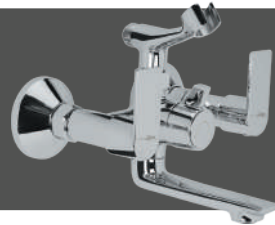

Cat. No.: F650018
Wall Mixer With
Hand Shower
Arrangement (Crutch)

₹5,350/-