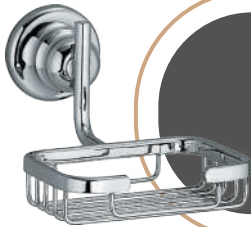

Cat. No.: F890002
Soap Holder (Brass)
₹1,590/-