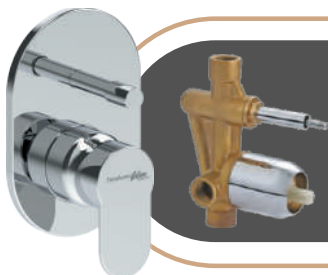

Cat. No.: F690050
Single Lever Diverter Consisting of
Operating Lever, wall Flange &
Knob & Concealed Diverter
Body 35 MM Exposed Part
F690050 Concealed Part F860065
₹990/- Exposed
₹2,600/- Concealed

Scan to know more