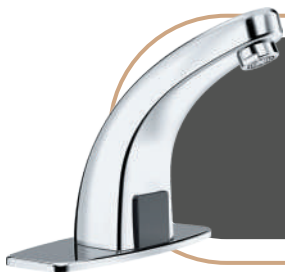

*Scan the QR Code to download the line drawings, warranty information and product images.

TOUCH-FREE SENSOR
FAUCETS FOR TOTAL
PEACE OF MIND.

INFRA RED
SENSOR

LOW
CONTACT

WORLD CLASS
TECH

LONGER
LIFE CYCLE

SAVE
WATER