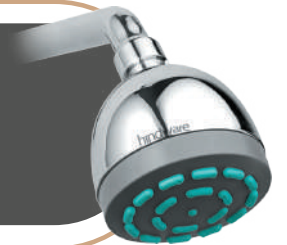

Cat. No.: F160213CP
Overhead Shower
300 MM_Chrome
₹12,500/-