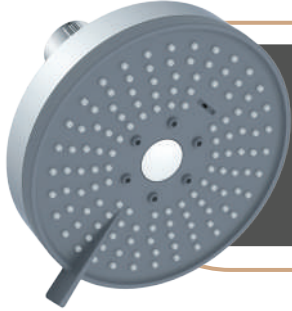

*Scan the QR Code to download the line drawings, warranty information and product images.

OVERHEAD SHOWERS

S E R I E S

Cat. No.: F160217CP
OH Sh.200mm
ABS classical
Air function-Square
₹2,700/-

Cat. No.: F160218CP
3 functions ABS
over head Shower
₹1,650/-