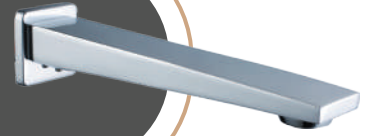

Cat. No.: F410010
Bath Spout with Tip Ton
₹2,700/-