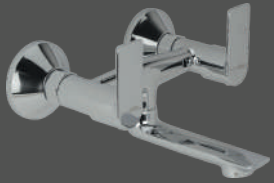

Cat. No.: F650016
Wall Mixer
Non Telephonic
Shower Arrangement

₹3,990/-

Cat. No.: F650020
Wall Mixer With Provision
For Overhead Shower With
115 mm Long Bend Pipe

₹5,450/-