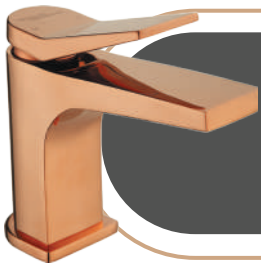

Cat. No.: F410011RGD
Single Lever Basin
Mixer w/o Popup Waste
₹9,090/-

Scan to know more