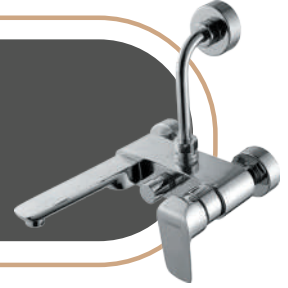

Cat. No.: F400007
Bath Spout
₹2,100/-