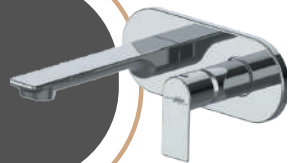

Cat. No.: F650035
Exposed Part Kit of Wall
Mounted Basin Tap Consisting of
Operating Lever, Wall Flange
& Spout (Compatible
with F860011)
₹1,800/-

₹1,800/-