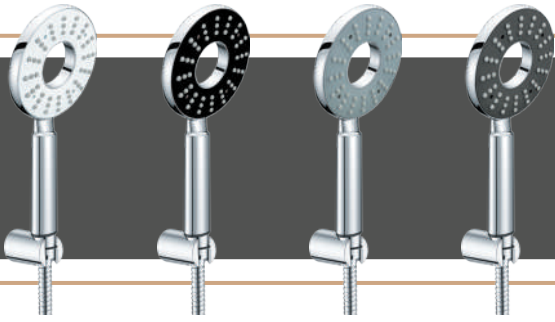

HAND SHOWERS

SERIES

Cat. No.: F160113
Cat. No.: F160114
Cat. No.: F160115
Cat. No.: F160116

Scan to know more

₹2,990/-

SILK HAND SHOWER
Cat. No.: F160121
₹2,490/-

Scan to know more

2 FLOW HAND SHOWER
Cat. No.: F500007
₹4,990/-

Scan to know more