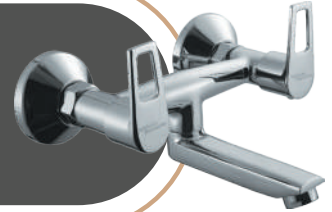

Cat. No.: F570020
Wall Mixer With Provision For Overhead Shower With 115 mm Long Bend Pipe

₹4,800/-

Scan to know more