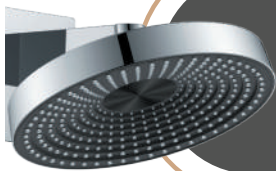

Cat. No.: F160213CP
Overhead Shower
300 MM_Chrome
₹12,500/-