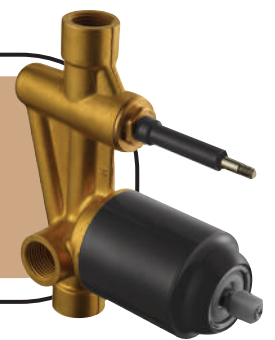

Scan to know more

Cat. No.: F160181GRT
HF WT 1.25 M
Hose pipe & Hook (GRT)
₹6,600/-

Scan to know more

Scan to know more

Cat. No.: F850091GRT
Divertor Hi-Flow Body
With PVD Sleeve
₹5,990/-

Cat. No.: F850004GRT
Bottle Trap 32mm
₹3,890/-