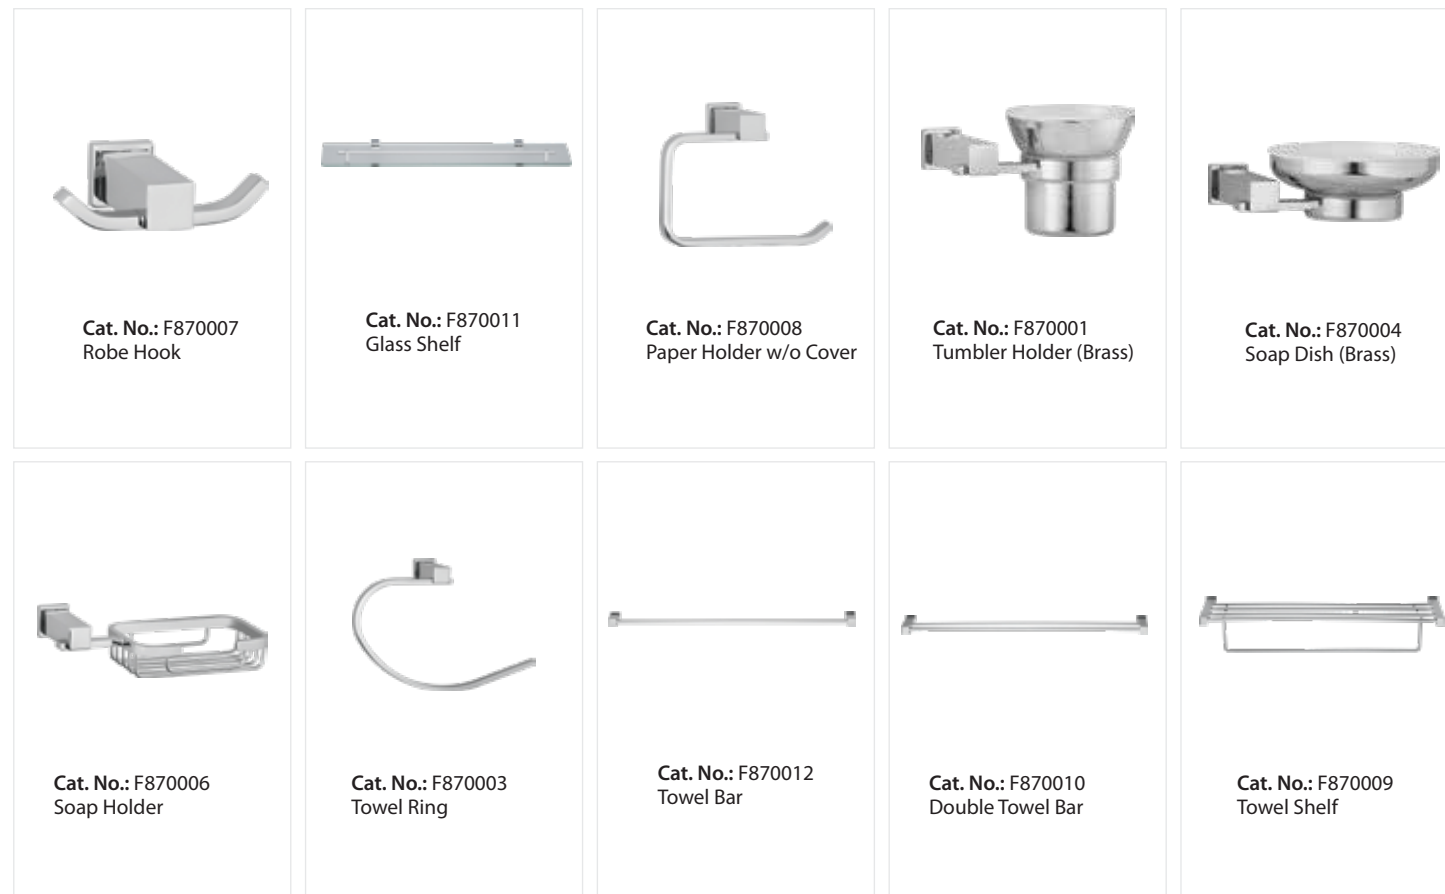

Cat. No.: F850018
• Flush Cock
• 25mm
• Axxis Handle Half Turn

NEBULA

RUBBIC

IMMACULA

OTHELLO

ACCESSORIES

Cat. No.: F890011
Towel Bar

Cat. No.: F890002
Soap Holder (Brass)