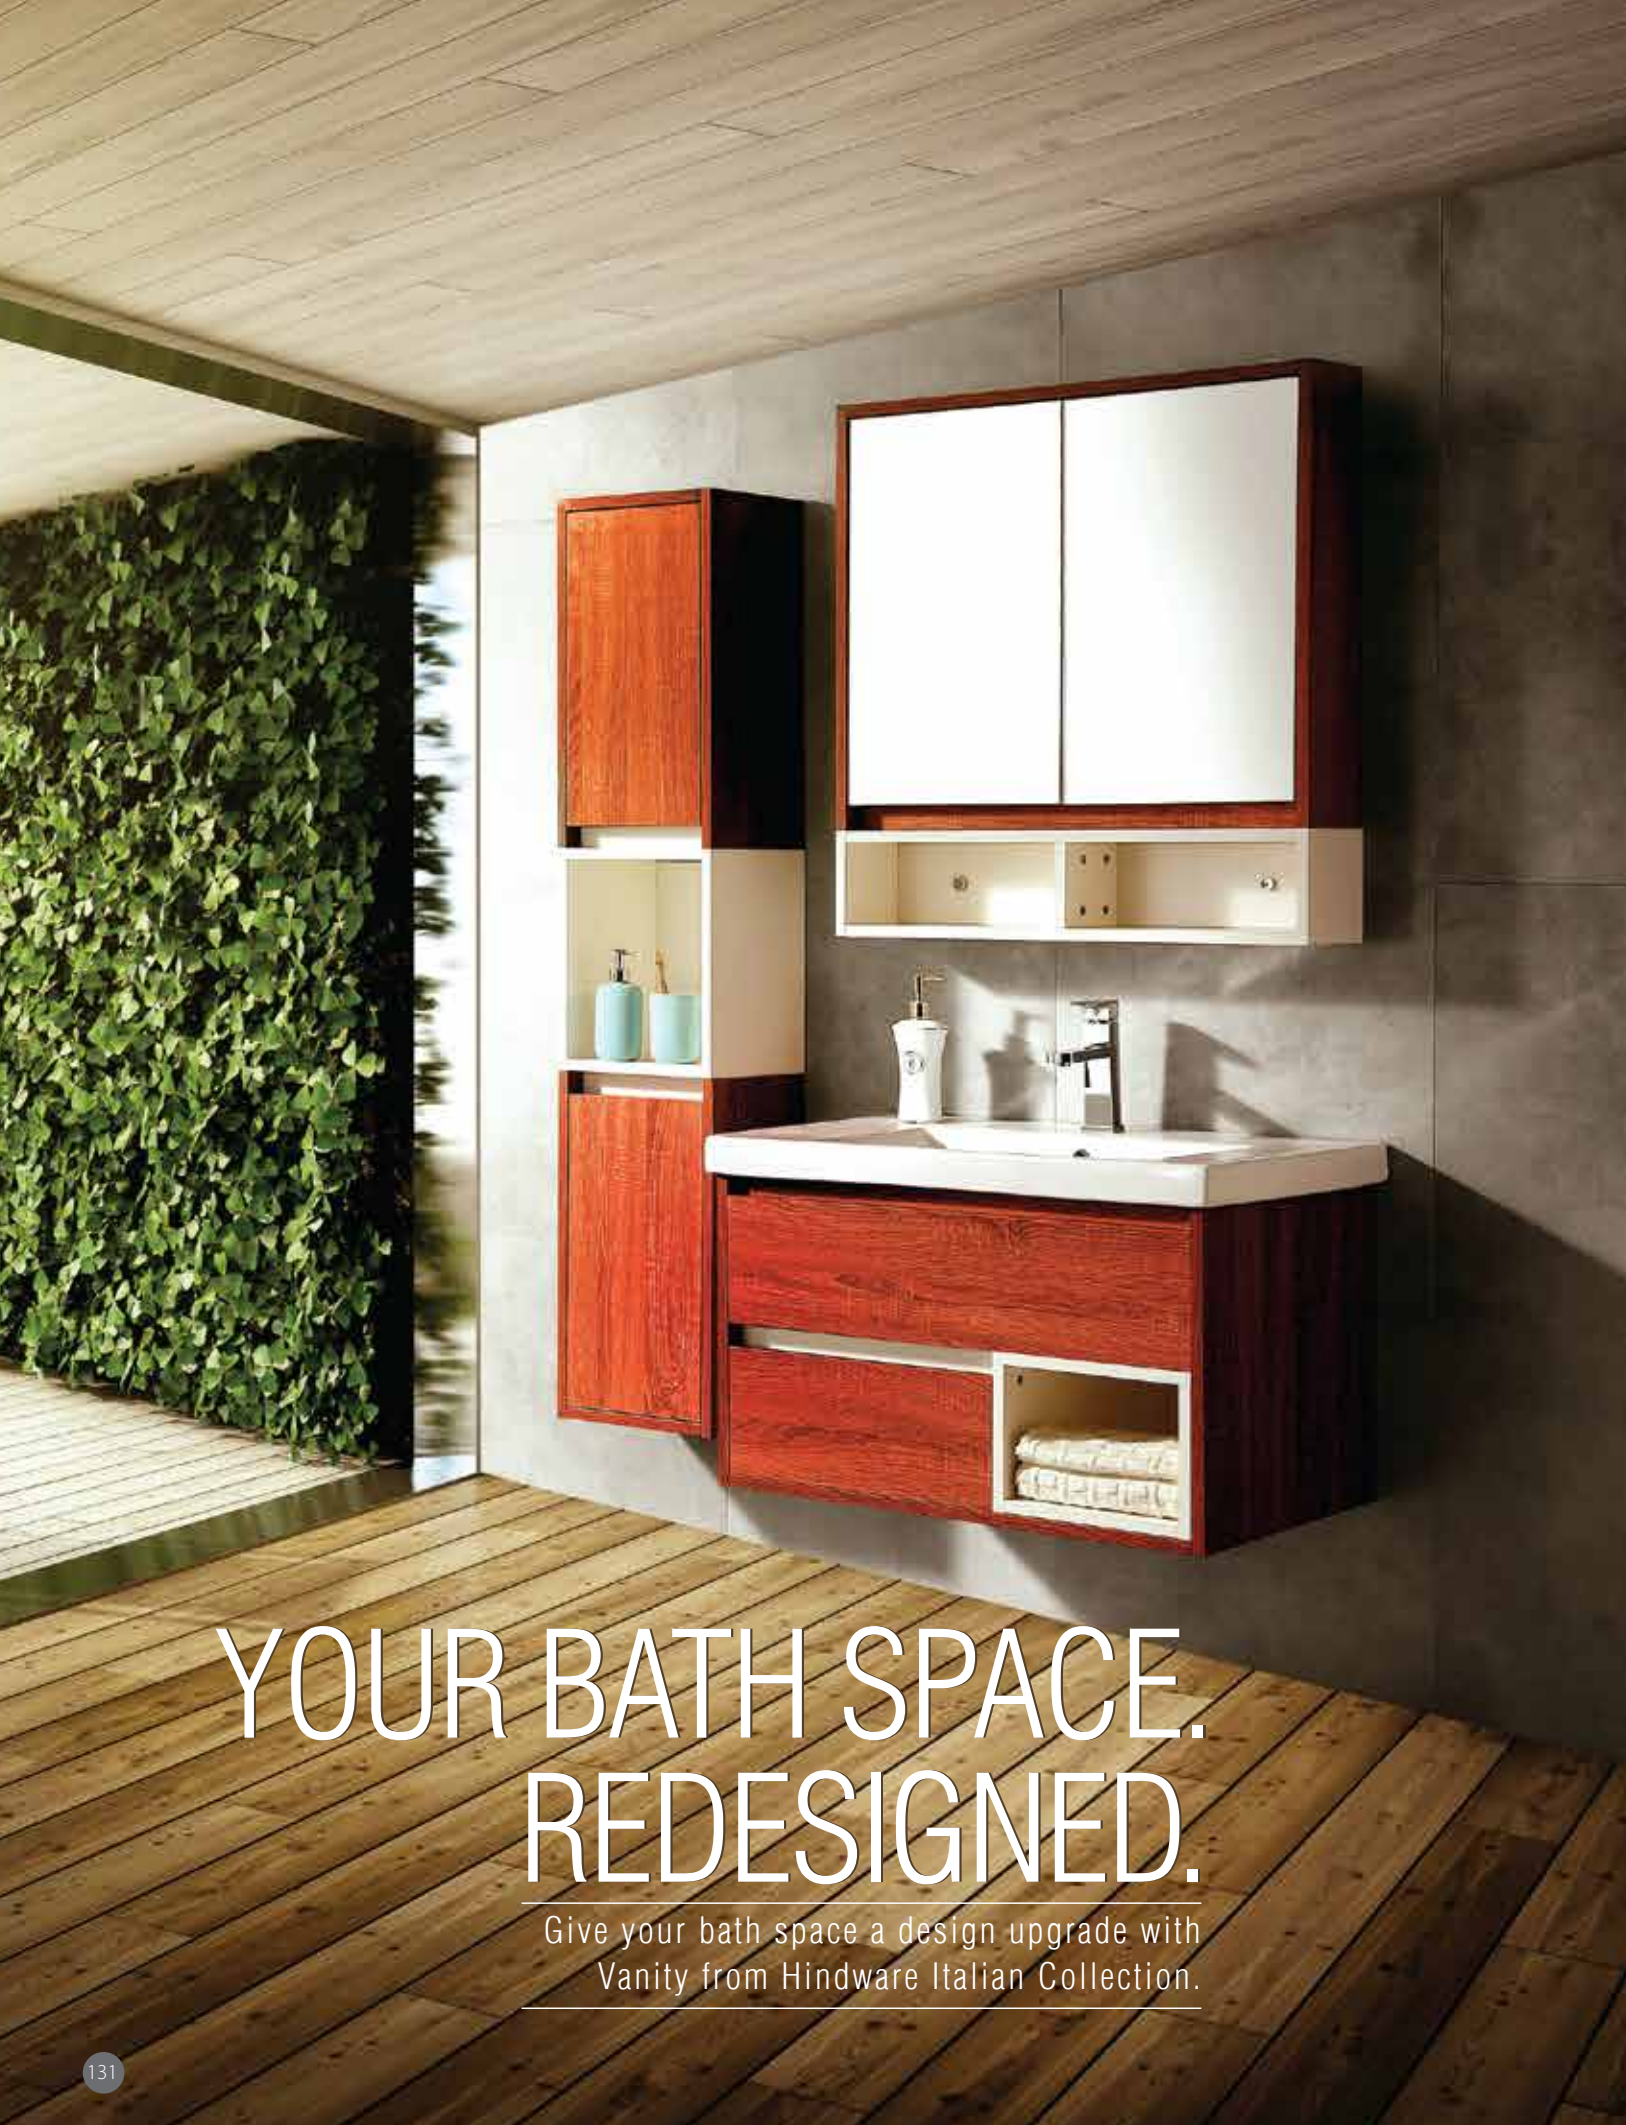

YOUR BATH SPACE. REDESIGNED.

Give your bath space a design upgrade with
Vanity from Hindware Italian Collection.