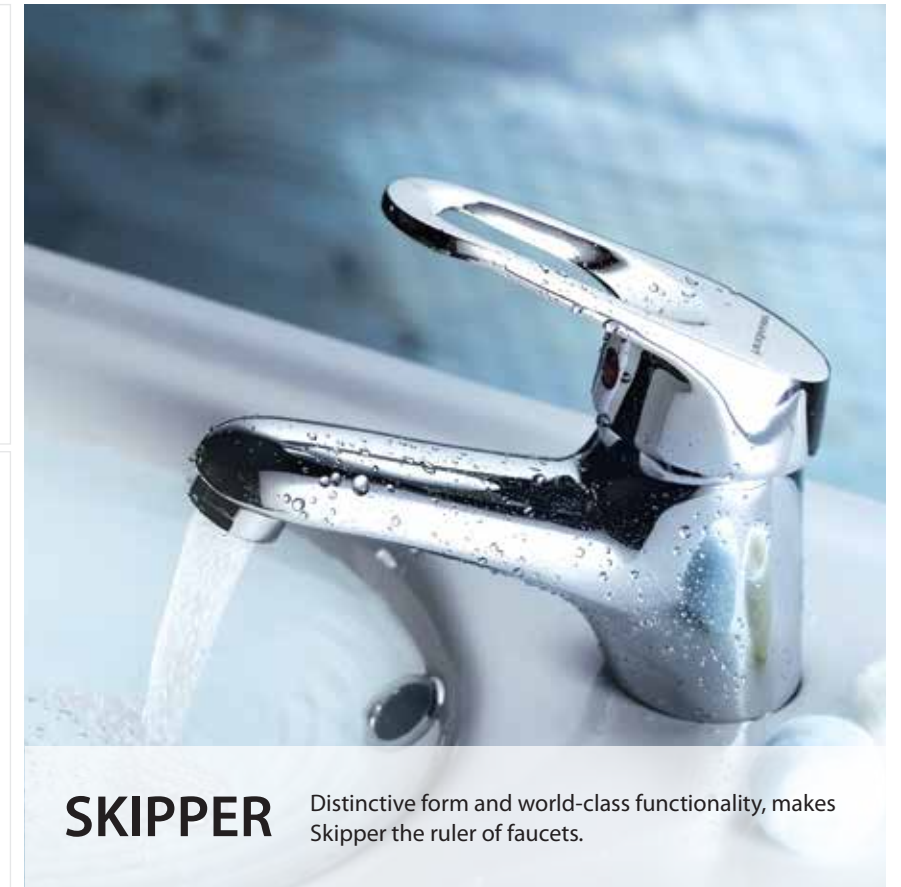

Cat. No.: F210019
Cat. No.: F210048
Single Lever Exposed Part Kit of Hi-Flow Divertor Consisting of Operating Lever, Wall Flange & Knob only (Suitable for Item F850091)
#Available in Bigger size

SKIPPER