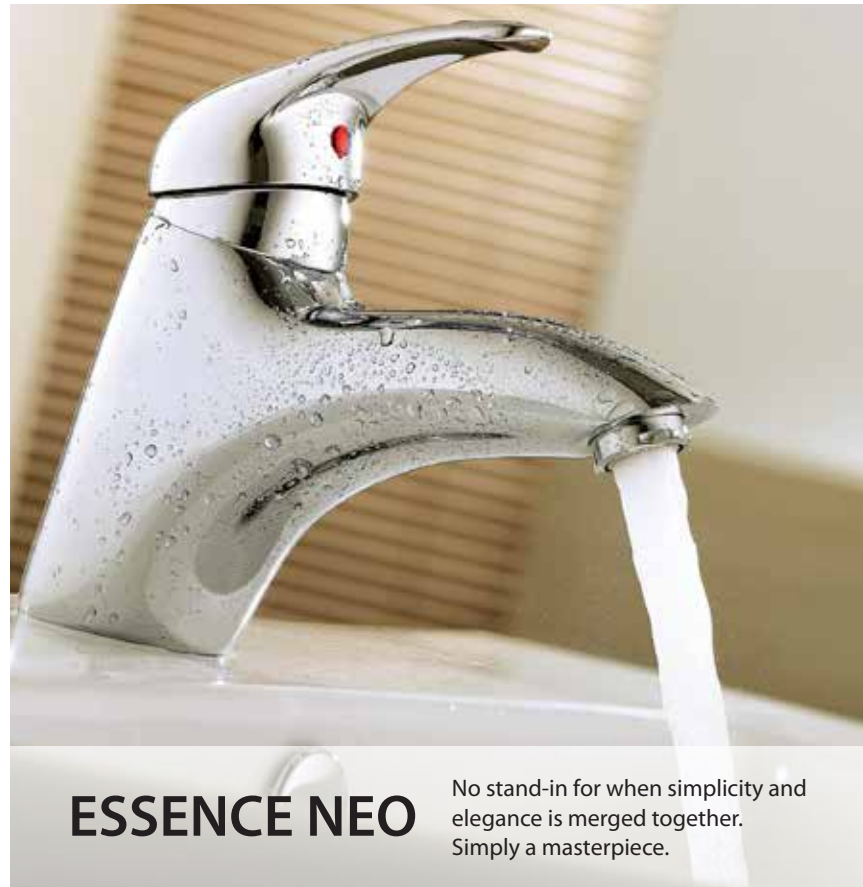

ESSENCE NEO

No stand-in for when simplicity and elegance is merged together. Simply a masterpiece.

SINGLE LEVER

SINGLE LEVER