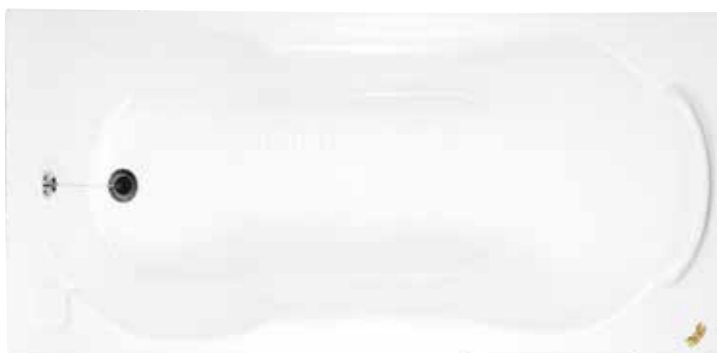

MARINA PLUS

Sap Code: 508572 SW
Sap Code: 508573 IV
Size: (168x76.5x45 cm)
Starwhite Pastel