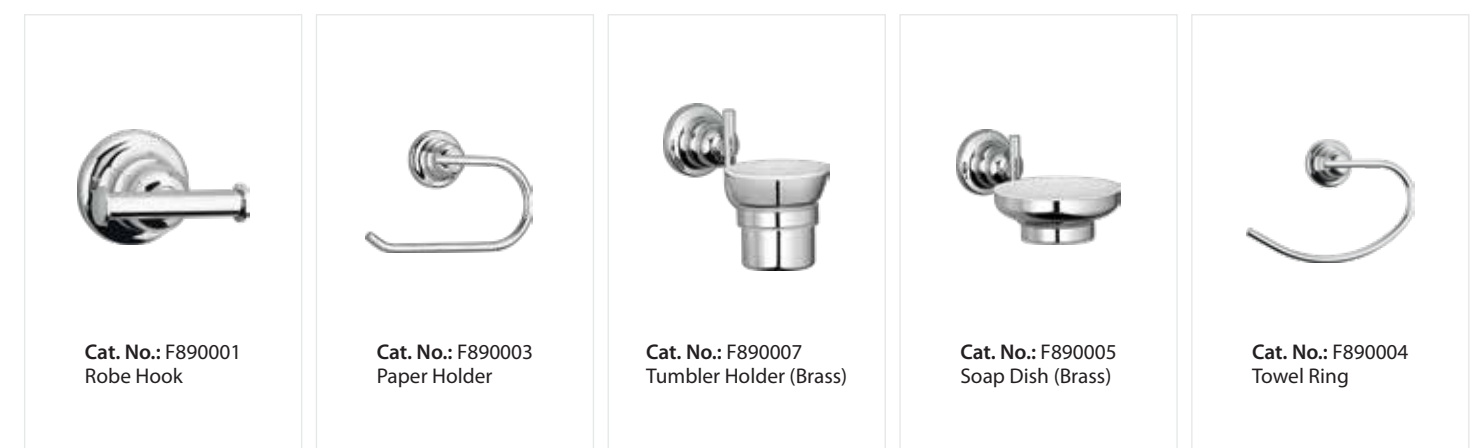

Cat. No.: F850018
• Flush Cock
• 25mm
• Axxis Handle Half Turn

NEBULA

RUBBIC

IMMACULA

OTHELLO

ACCESSORIES

Cat. No.: F890011
Towel Bar

Cat. No.: F890002
Soap Holder (Brass)