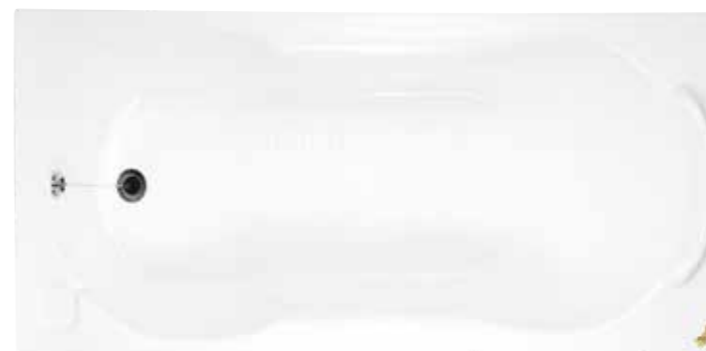

MARINA

Sap Code: 508574 SW
Sap Code: 508575 IV
Size: (152.5x76.5x45 cm)
Starwhite Pastel