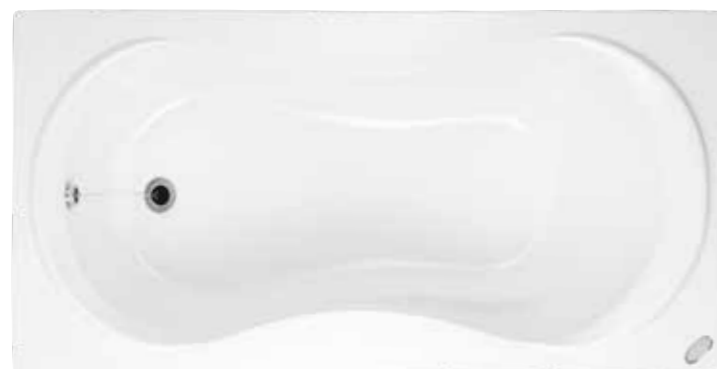

TRENDY PLUS

Sap Code: 508568 SW
Sap Code: 508569 IV
Size: (168x76.5x47.5 cm)
Starwhite Pastel