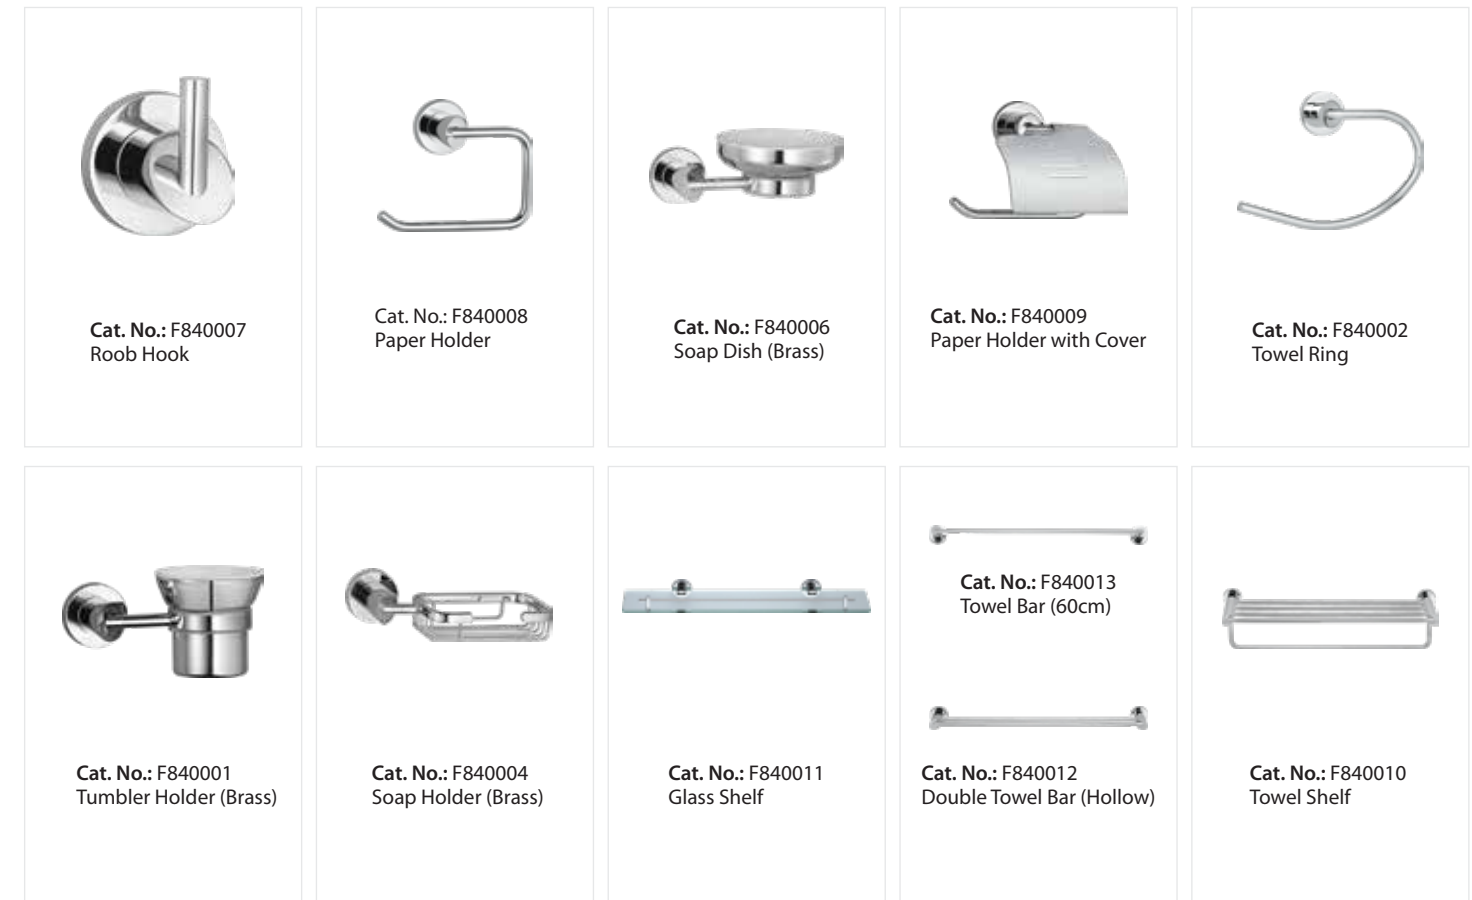

Cat. No.: F850018
• Flush Cock
• 25mm
• Axxis Handle Half Turn

NEBULA

RUBBIC

IMMACULA

OTHELLO

ACCESSORIES

Cat. No.: F890011
Towel Bar

Cat. No.: F890002
Soap Holder (Brass)

Cat. No.: F890009
Glass Shelf

Cat. No.: F890010
Double Towel Bar (Hollow)

Cat. No.: F890012
Towel Shelf

CONTESSA

Cat. No.: F880005
Towel Bar

Cat. No.: F880010
Glass Shelf

Cat. No.: F880006
Double Towel Bar

Cat. No.: F880009
Magnifying Glass (Size 8")