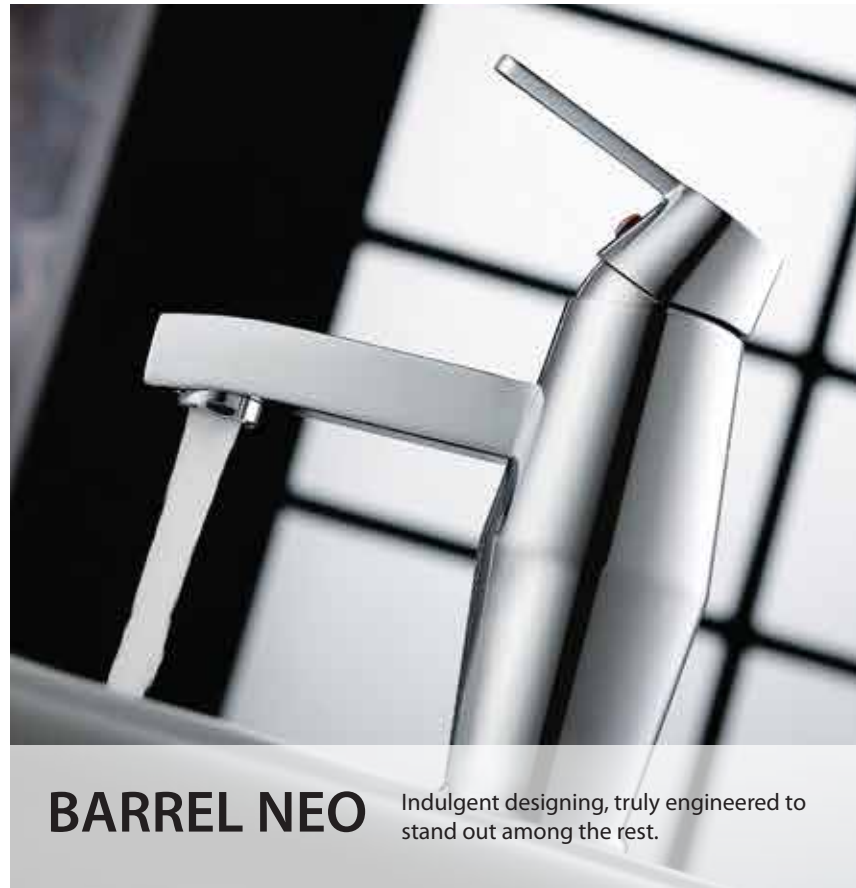

BARREL NEO Indulgent designing, truly engineered to stand out among the rest.

New
ELEMENT DECO Versatile modern design with unique self - designed handles complementing a variety of décors.

QUARTER TURN