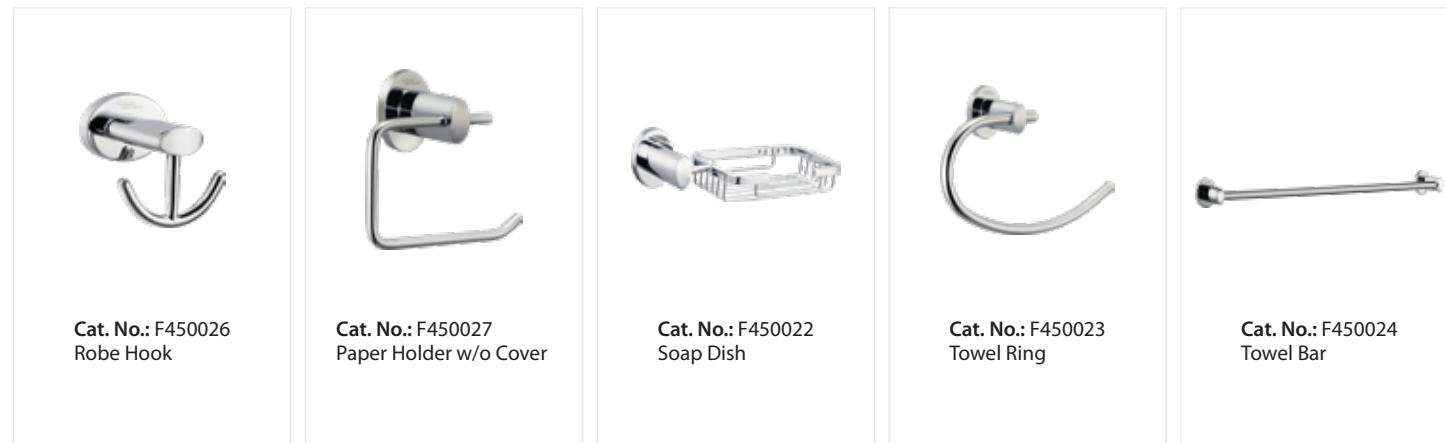

Cat. No.: F850018
• Flush Cock
• 25mm
• Axxis Handle Half Turn

NEBULA

RUBBIC

IMMACULA

OTHELLO

ACCESSORIES

Cat. No.: F890011
Towel Bar

Cat. No.: F890002
Soap Holder (Brass)