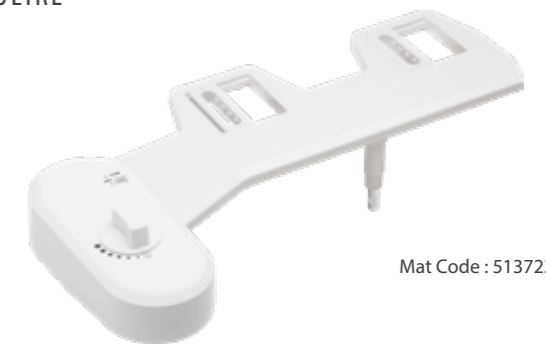

SLENDER

Size : 38.5 x 12.2 x 40.5 cm
Starwhite

SLENDER C

Size : 39.2 x 10.8 x 42 cm
Starwhite

CERAMIC CISTERN

DUAL FLUSH

Size : 38 x 43 x 17.5 cm
Cat. No.: 21029
Starwhite Pastel

SINGLE FLUSH

Size : 34 x 50 x 22.5 cm
Cat. No.: 21001
Starwhite Pastel Special

DIFFERENTLY ABLED SERIES

An epitome of perfection, this range of sanitaryware for the differently abled ensures that the same comfort and delight gets delivered to every individual.

MATRIX SET

Mat Code.: 70002
EWC : (P-18)
Wash Basin : 46 x 36 cm

WB 46 x 36 with one pair mounting brackets, EWC & Cistern complete with fittings & seat cover, one no. hinged rail 76 cm & 4 nos. of grab rails 60 cm.

BIDET ATTACHMENT EASY CLEAN FOR EVERYONE

PULIRE

Mat Code : 513723